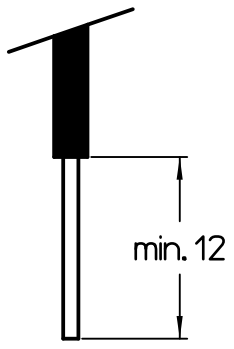

Diritti riservati All rights reserved

Date	24/02/09	CX MLM male contact 1/1,5mm MOST	Scale
Sign.	T.Tedeschi		2:1