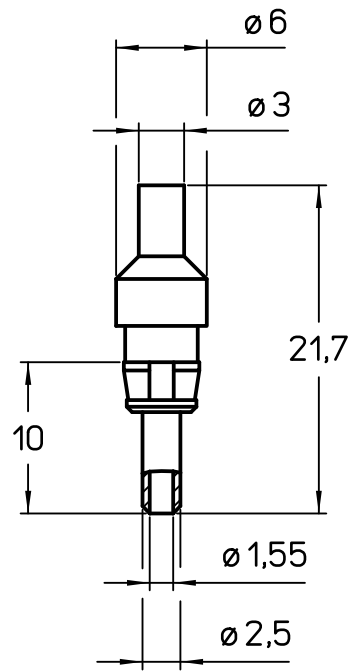

Diritti riservati All rights reserved

Date	24/02/09	CX MLM male contact 1/1,5mm MOST	Scale
Sign.	T.Tedeschi		2:1